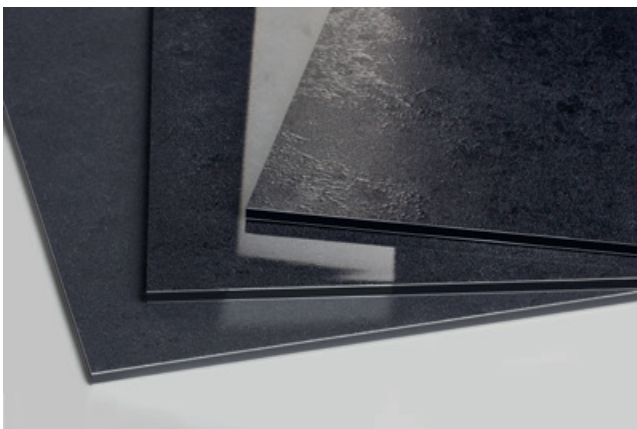

- 🌿 All paints used are REACH and RoHS compliant and no heavy metals are used for their pigmentation.
- 🌿 To avoid wasting water, 100 % of the water used in the painting process is treated and purified.

We pack sustainably

- 🌿 Styrofoam-free packaging with cardboard edge protection.
- 🌿 Use of paper adhesive tapes.
- 🌿 Corner protection caps made from 100 % recycled plastic and profile packaging made from 85 % recycled PCR film.
- 🌿 Reduction of packaging material and avoidance of unnecessary transport routes by bundling different items within one order.

HSK is continuously working on optimising its production processes to improve its carbon footprint.

MADE IN GERMANY