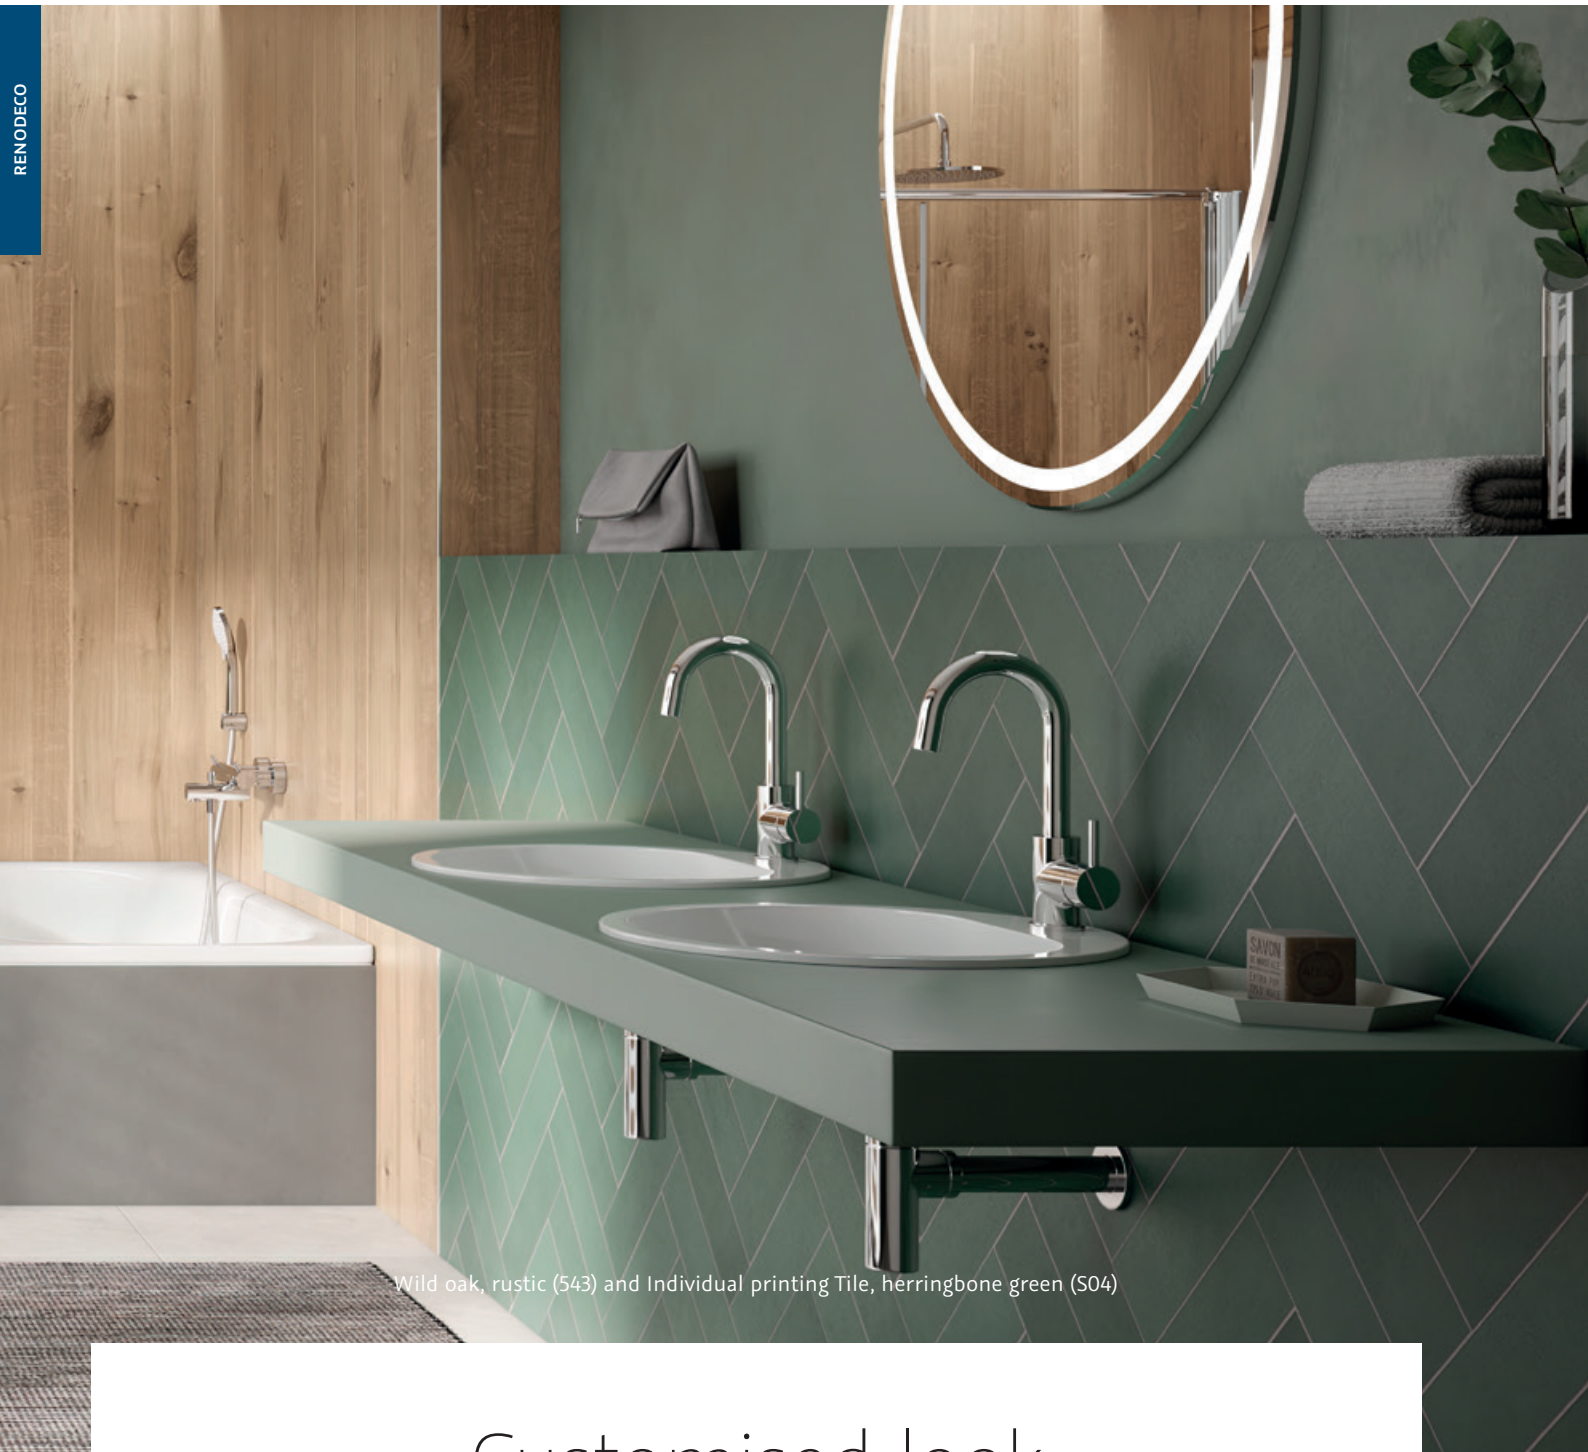

RENODECO | Creative wall cladding

Wild oak, rustic (543) and Individual printing Tile, herringbone green (S04)

Customised look

RenoDeco Individual printing

There are no limits to your creativity: be inspired by our gallery or choose your own favourite digital motive. You can even specify your personalised image detail and the suitable surface – in silk-matt, high-gloss or textured.