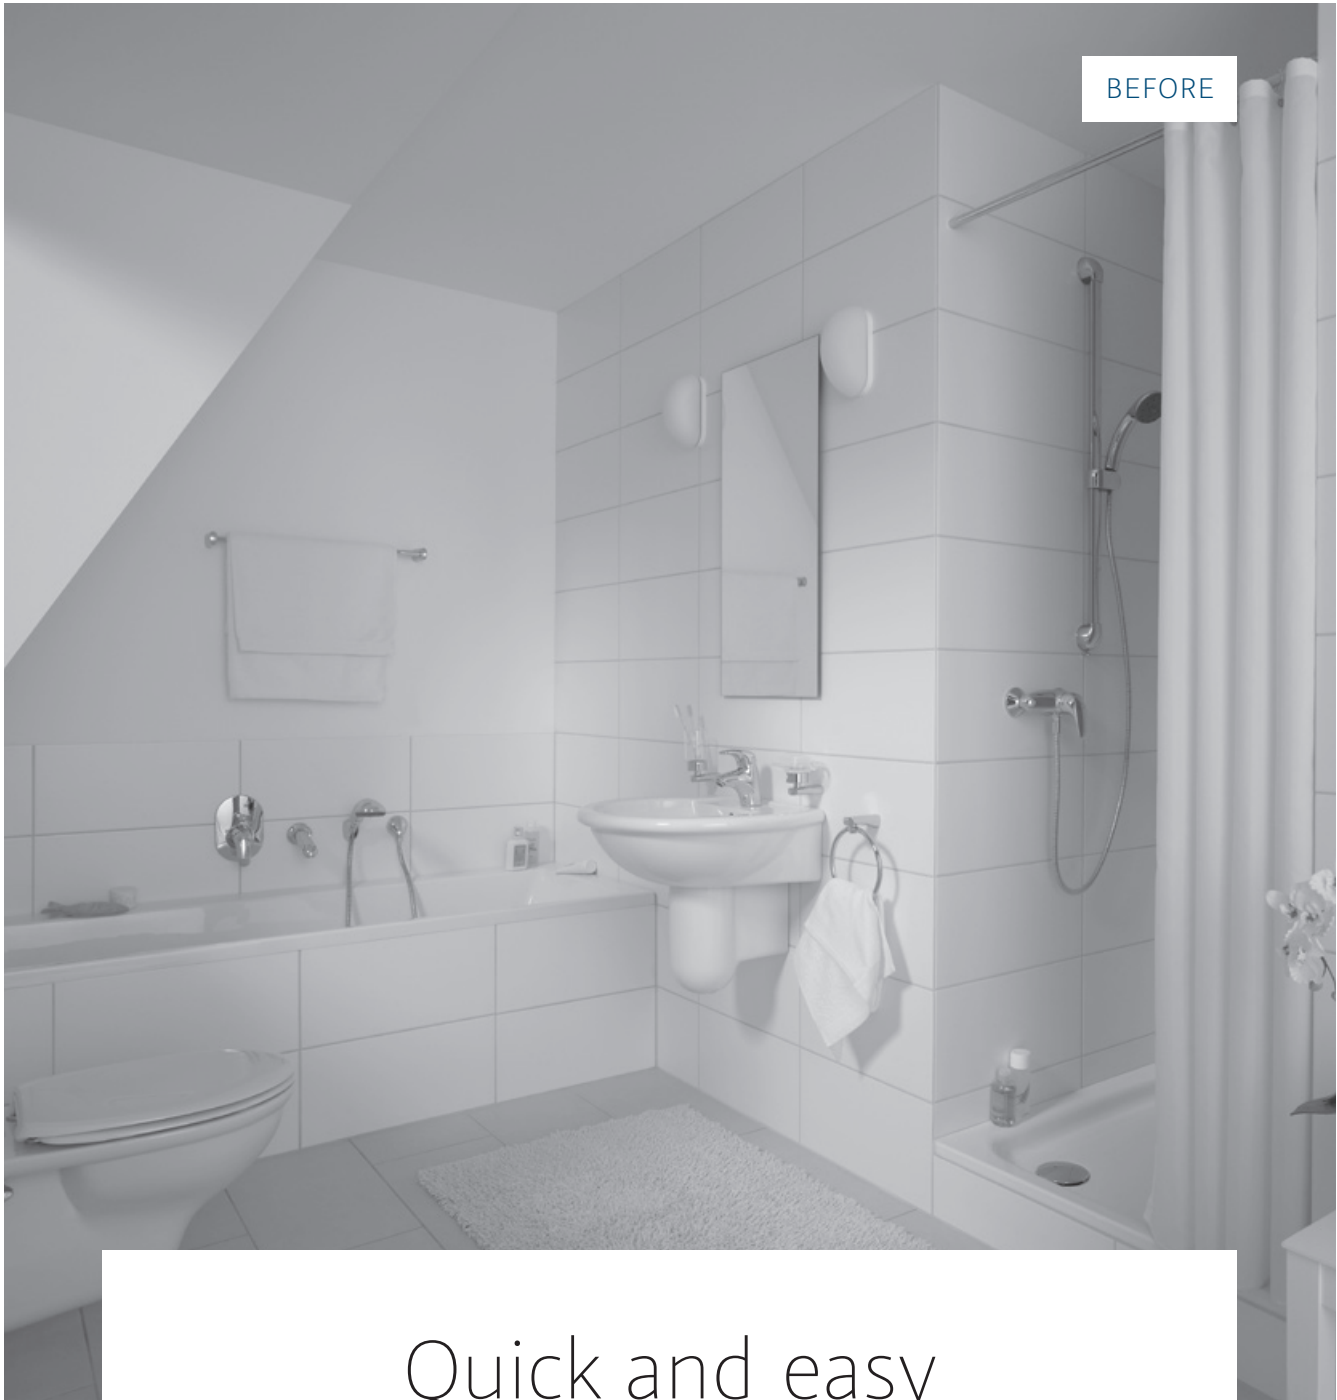

Quick and easy

RenoDeco brings individuality and cosiness to your bathroom

White bathrooms are timeless, but can become monotonous after a few years. In addition to a visual upgrade, RenoDeco also brings practical benefits to the bathroom.

Wall coverings such as plaster are primarily decorative. Ideally, they should not only be decorative but also functional. RenoDeco was specially developed for renovations and reliably covers outdated or incomplete wall surfaces. With beautiful looks and extremely practical characteristics.