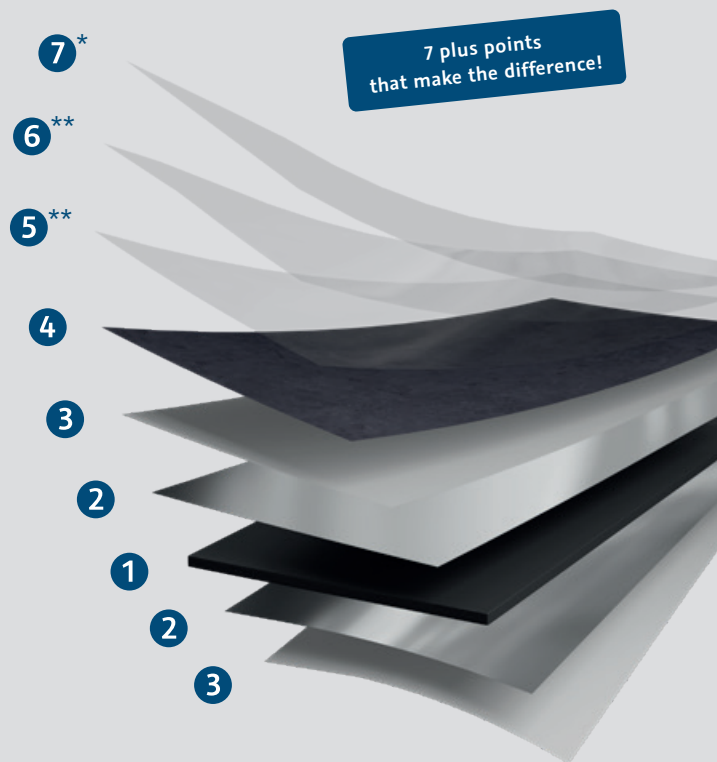

1. Panel core

The core is made of premium LDPE polyethylene

Delivery times: The delivery lead time for UK stocked decors is two to three days, Germany stocked panels two to four weeks, Individual print decors can take four to six weeks from motive approval.

Colour deviations: For technical printing reasons, the printout of the decors in this print document may differ slightly in colour from the original colours of the decor panels. This does not constitute grounds for complaint.

Due to the manufacturing process, there may be colour deviations between the sales sample and the decor panel supplied. The lighting situation (type and angle of lighting, as well as the incidence and amount of daylight) has a significant influence on the colour rendering of the decor. In any case, the decor supplied must be agreed with the client before installation.

Individual printing: When mounting in alignment, the panels are trimmed down by 5 mm on each side (= 10 mm in width and height). Therefore final dimensions are 990 × 2.540 mm instead of 1.000 × 2.550 mm or 1.490 × 2.540 mm instead of 1.500 × 2.550 mm.

The dimensions of all other decors are subject to a manufacturing tolerance of ± 4 mm.